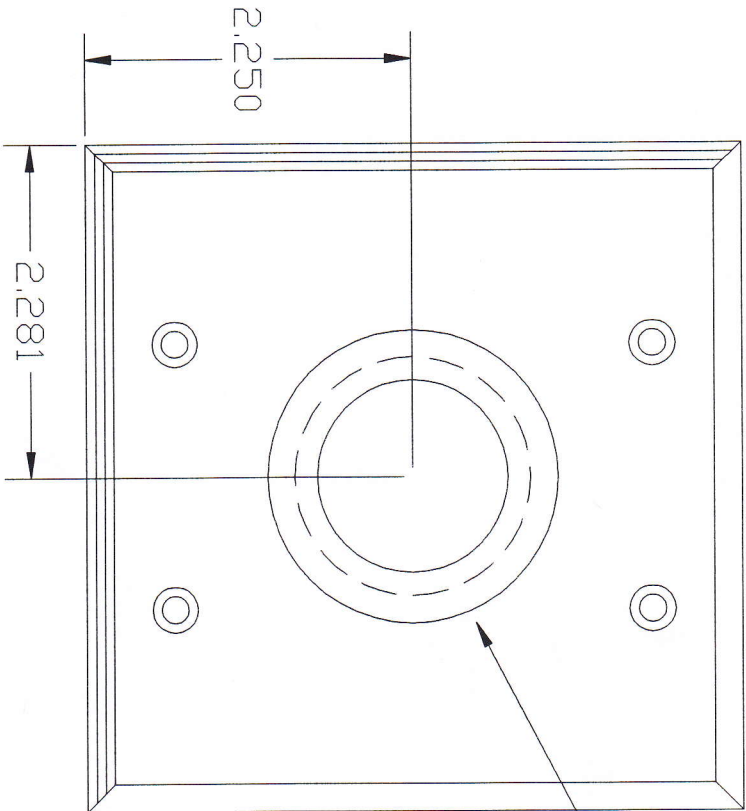

PRINT NO: 14102

CAD NO:

PART NO: 2-0L-1.312

CUST. P/N:

SEMTRON, INC.

DO NOT SCALE

DESCRIPTION:

WALLPLATE

MAT'L: 20 GA. S.S.

MAT'L FINISH: NO.5 GRIT

DWG BY: **TONY**

DWG DATE: 3-7-94

SHEET OF