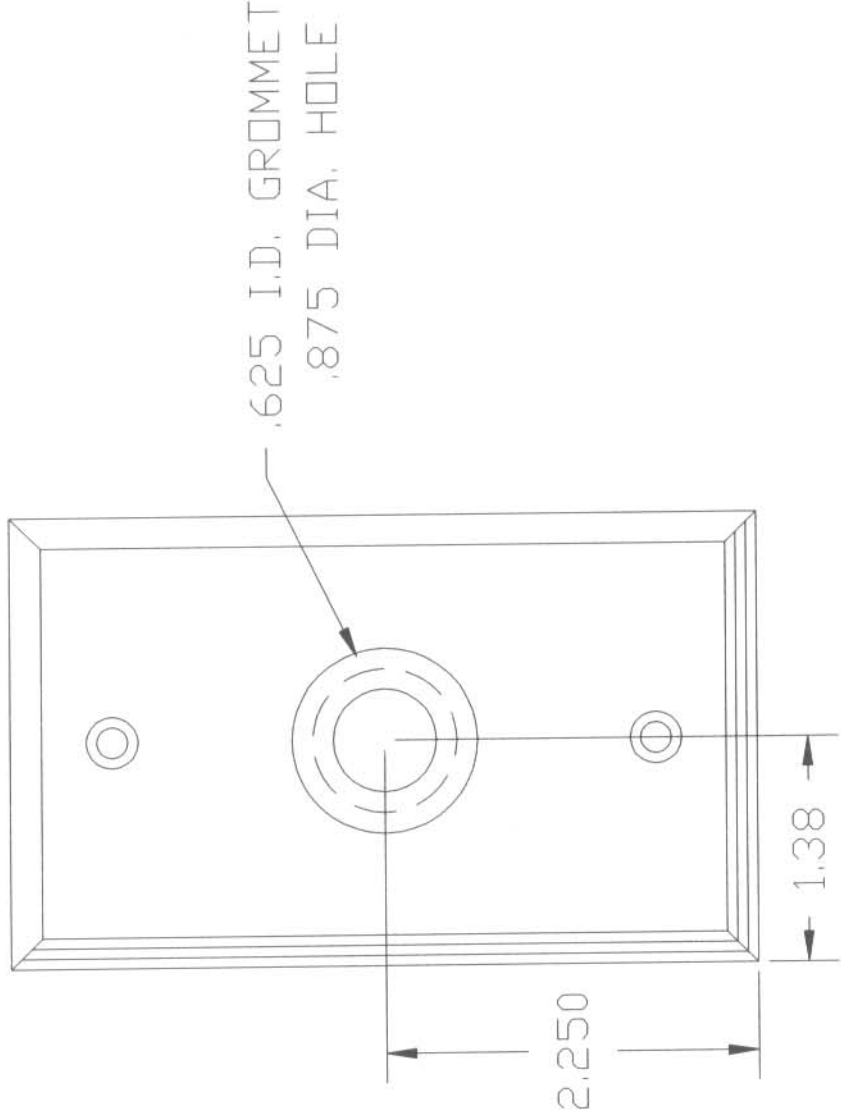

PRINT NO: 9685

CAD NO: WP806-62

PART NO: WP806-.625

CUST. P/N:

**SEMTRON, INC.**

DO NOT SCALE

DESCRIPTION:

WALLPLATE

DWG BY: JOHN

DWG DATE: 2/5/93

MAT'L: 20 GA. S.S.

MAT'L FINISH: NO.5 GRIT

SHEET OF