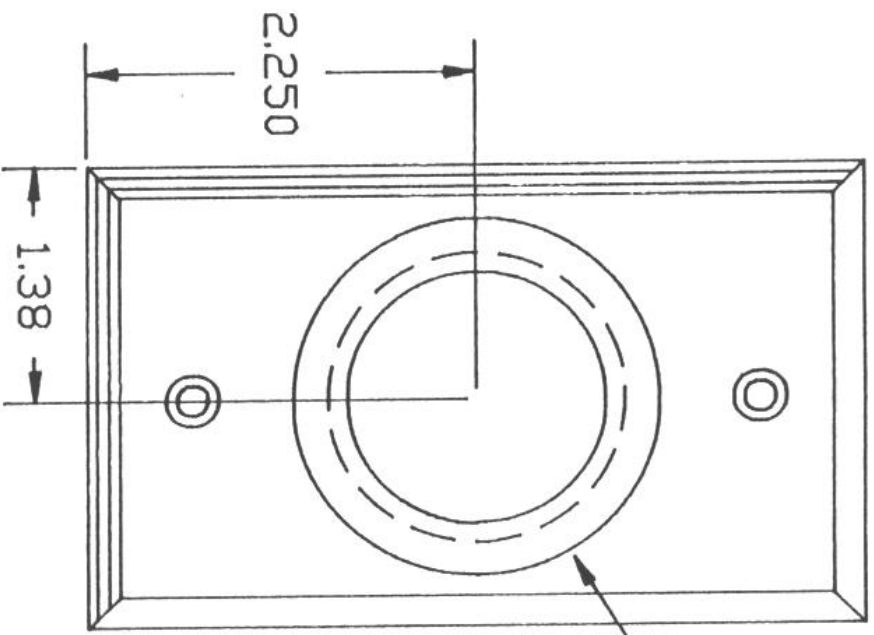

PRINT NO: 3166

CAD NO: 1-0L-1-5

PART NO: 1-0L-1.50GRDM.

CUST. P/N:

SEMTRON, INC.

DO NOT SCALE

DESCRIPTION:

WALLPLATE

MAT'L: 20 GA. S.S.

MAT'L FINISH: ND. 5 GRIT

DMC TONY

DMC DATE: 6-4-91